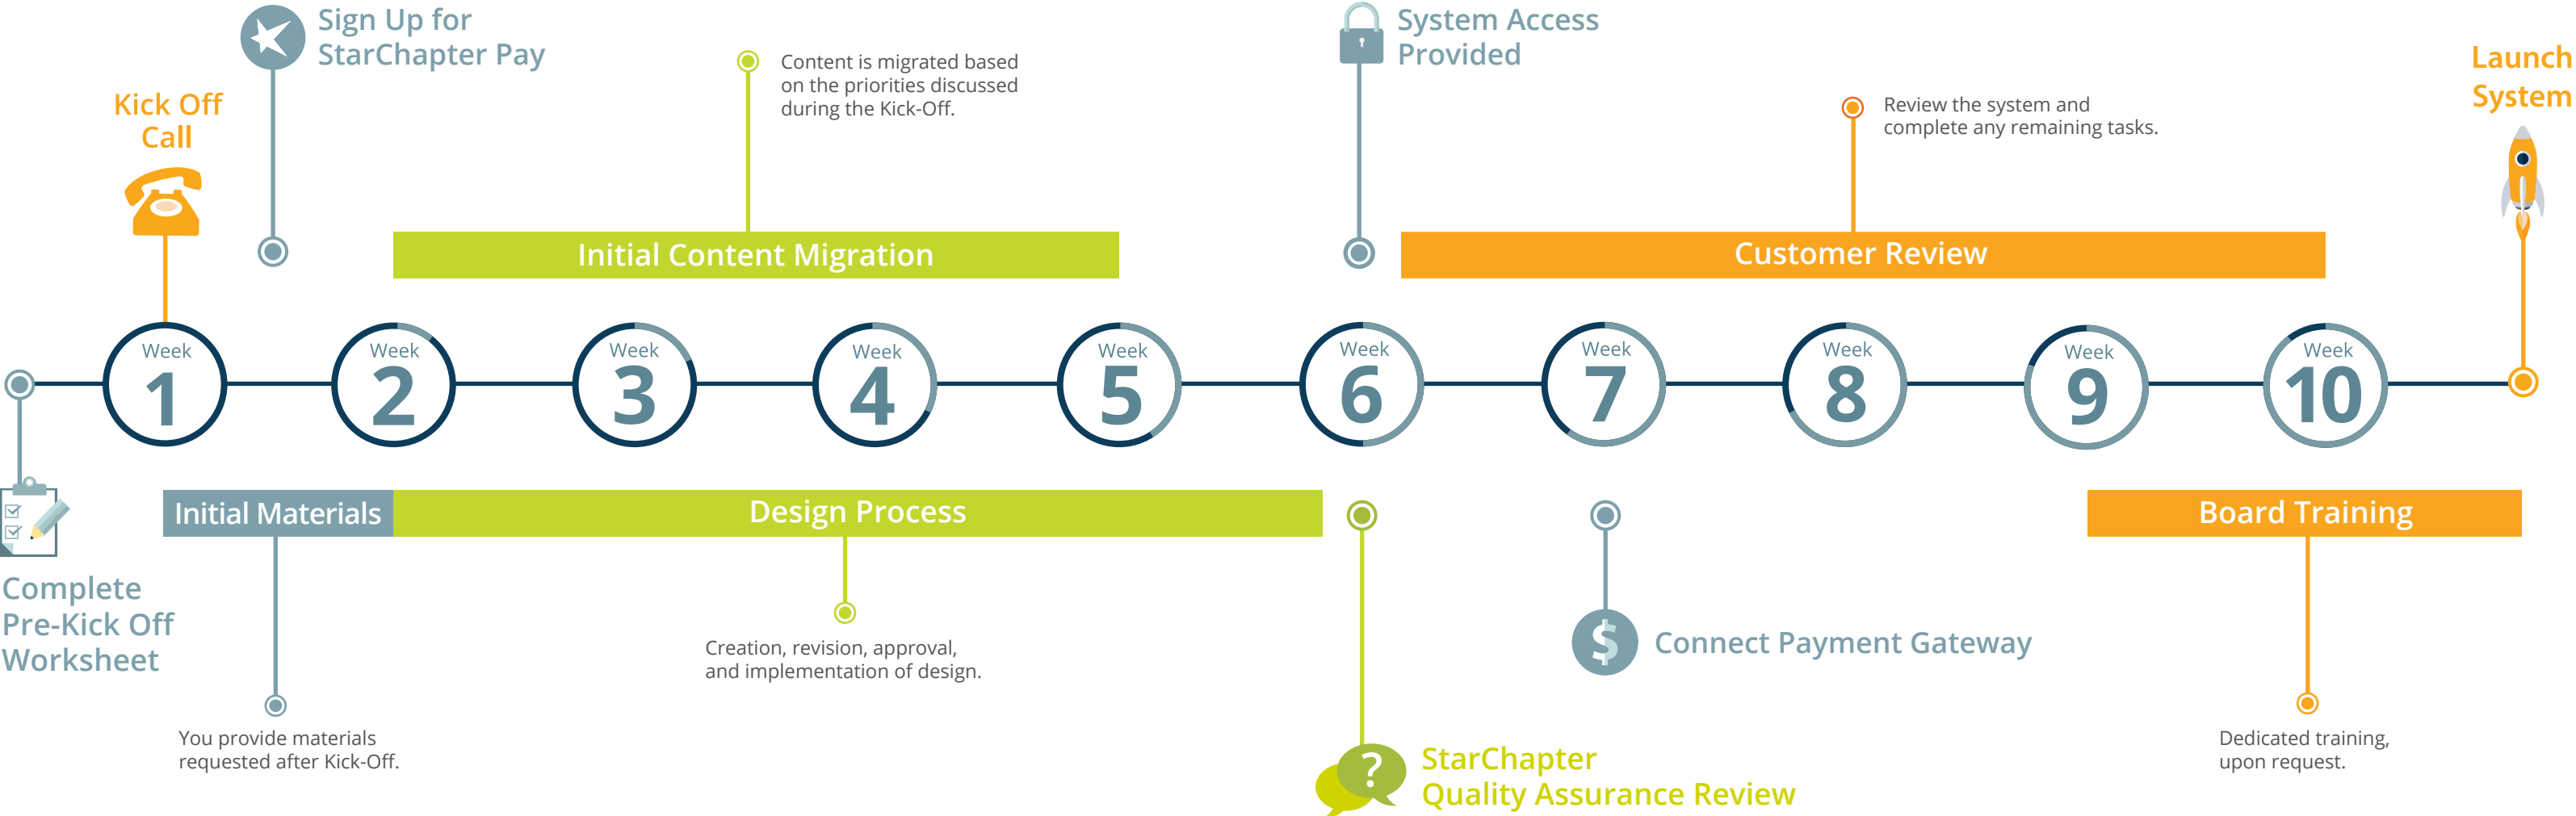

StarChapter's Project Process Timeline

EXECUTIVE PLAN

12 hours over 10 weeks

Training

Training is available throughout the implementation process and may continue after your launch, as needed.

<http://kb.starchapter.com>

- Customer Task
- StarChapter Task
- Combined Customer & StarChapter Task