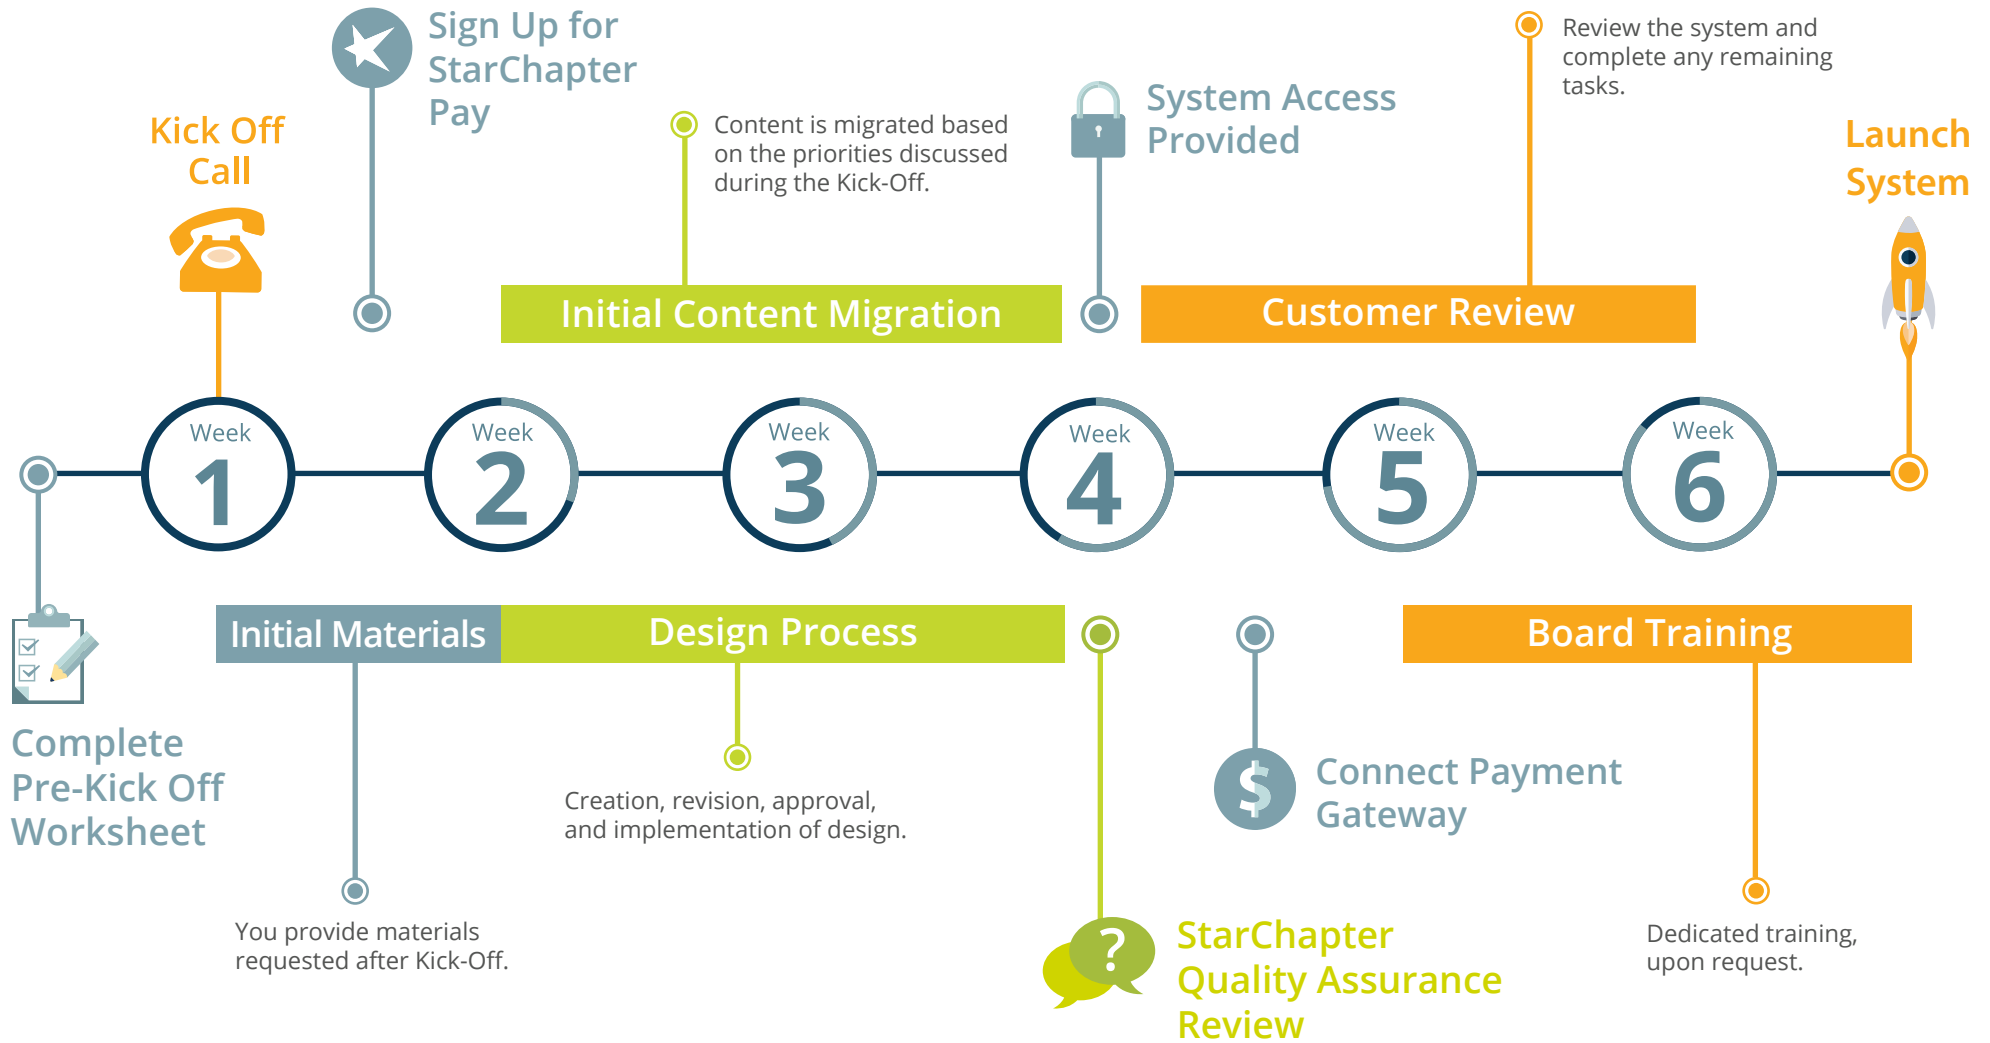

StarChapter's Project Process Timeline

ESSENTIAL PLAN

6 hours over 6 weeks

Training

Training is available throughout the implementation process and may continue after your launch, as needed.

<http://kb.starchapter.com>

- Customer Task
- StarChapter Task
- Combined Customer & StarChapter Task