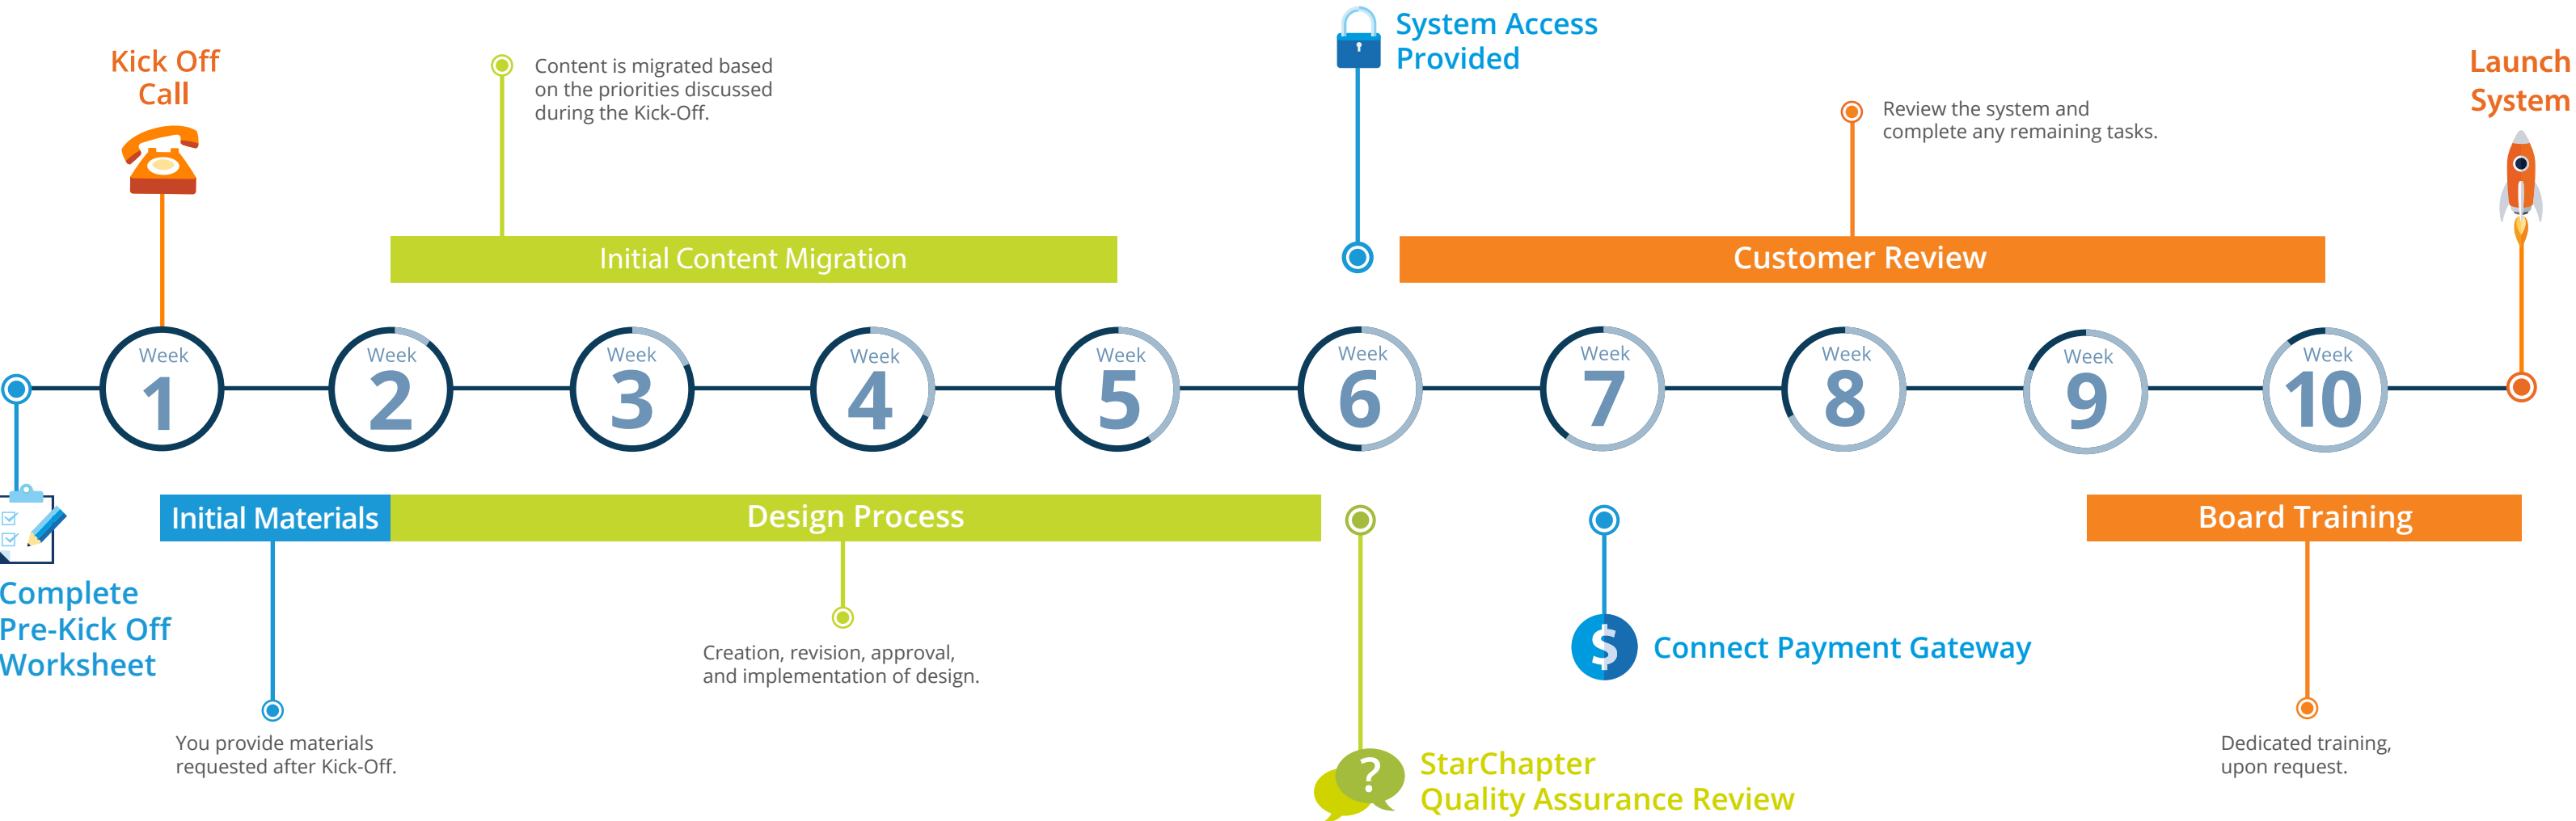

StarChapter's Project Process Timeline

ULTIMATE PLAN

Trainings

Training is available throughout the implementation process and may continue after your launch, as needed.

<http://kb.starchapter.com>

- Customer Task
- StarChapter Task
- Combined Customer & StarChapter Task