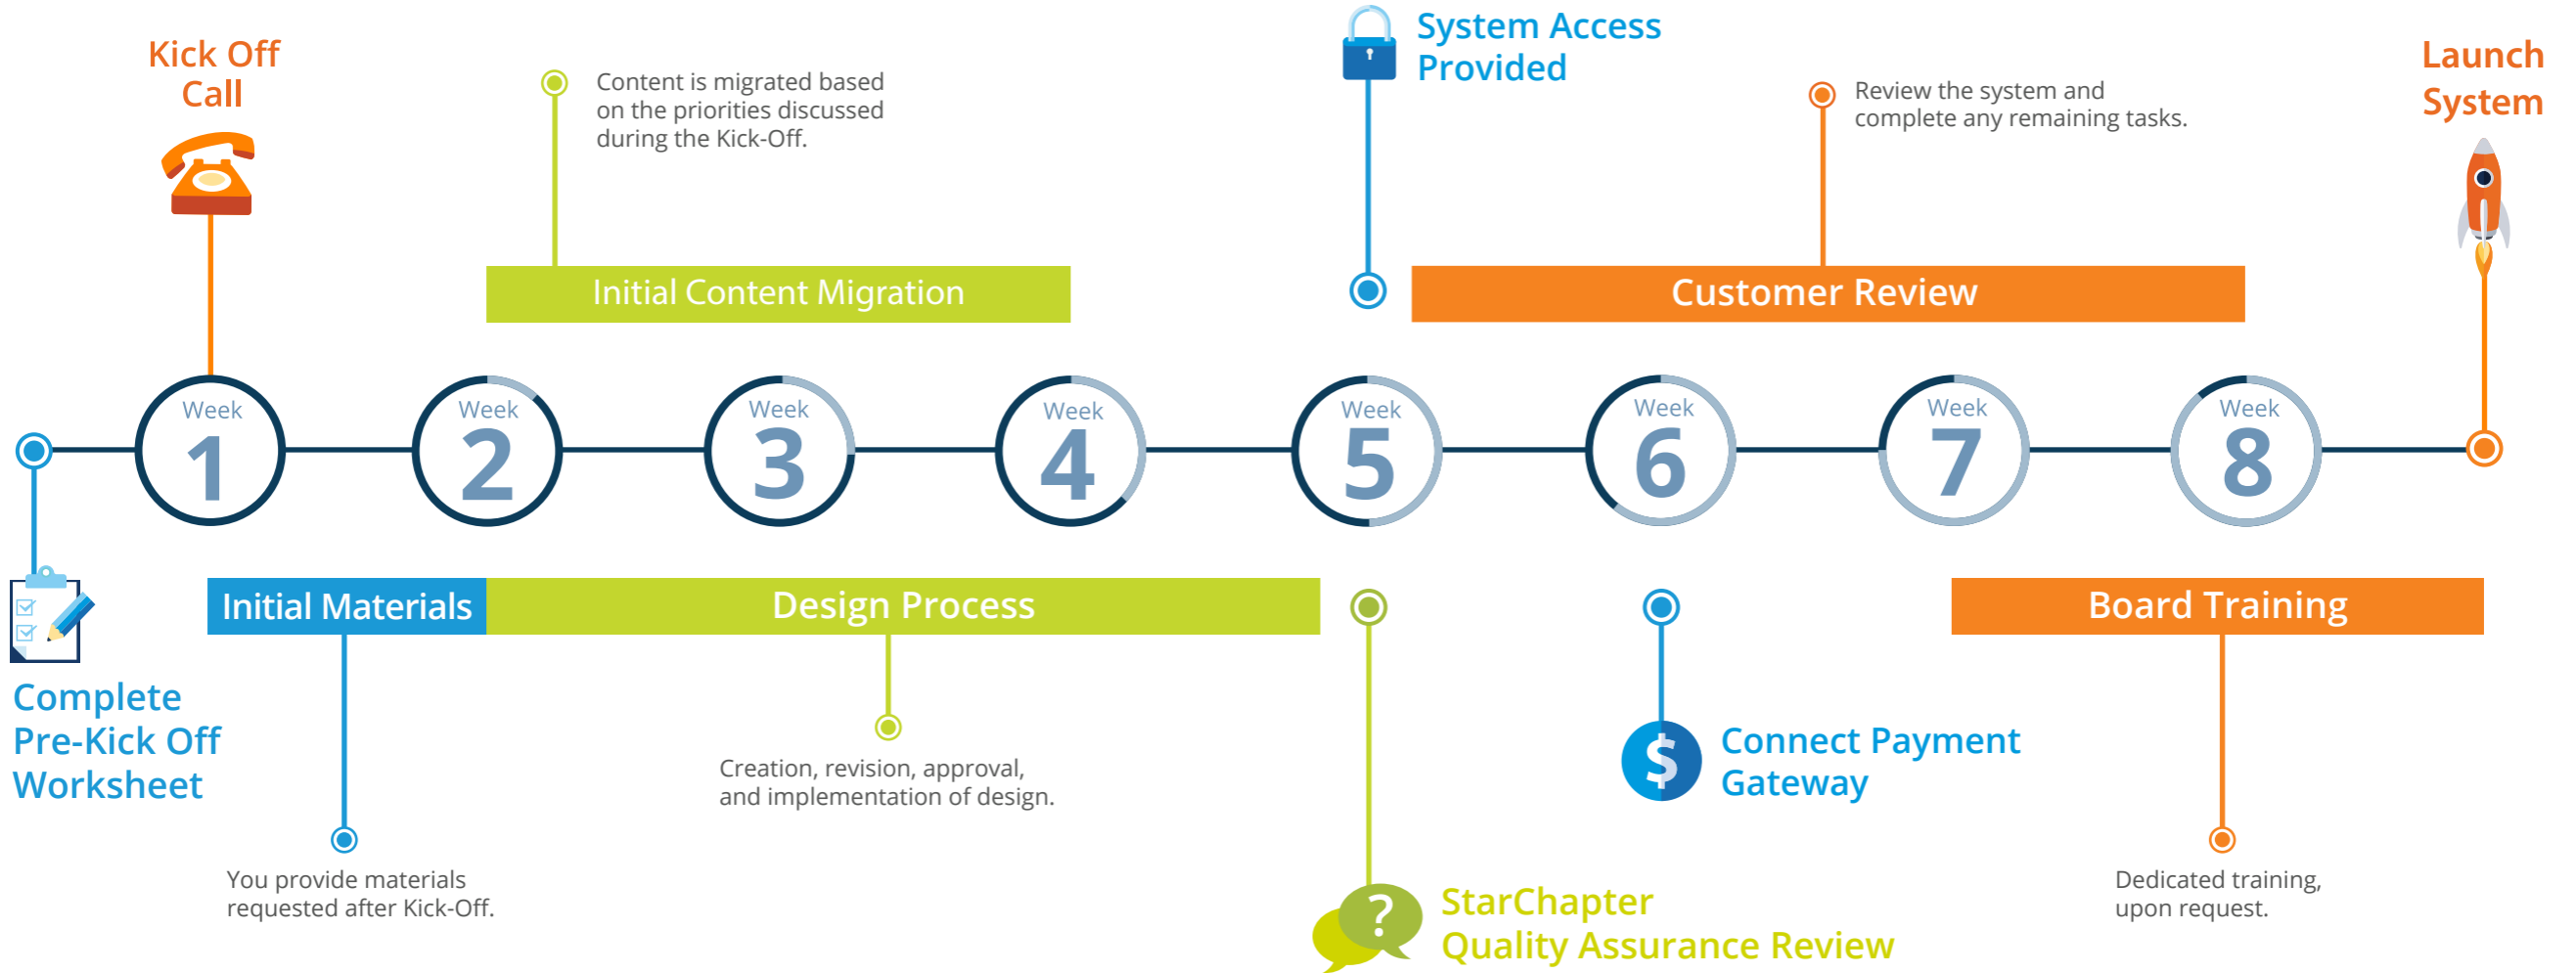

StarChapter's Project Process Timeline

PRO PLAN

Trainings

Training is available throughout the implementation process and may continue after your launch, as needed.

<http://kb.starchapter.com>

- Customer Task
- StarChapter Task
- Combined Customer & StarChapter Task