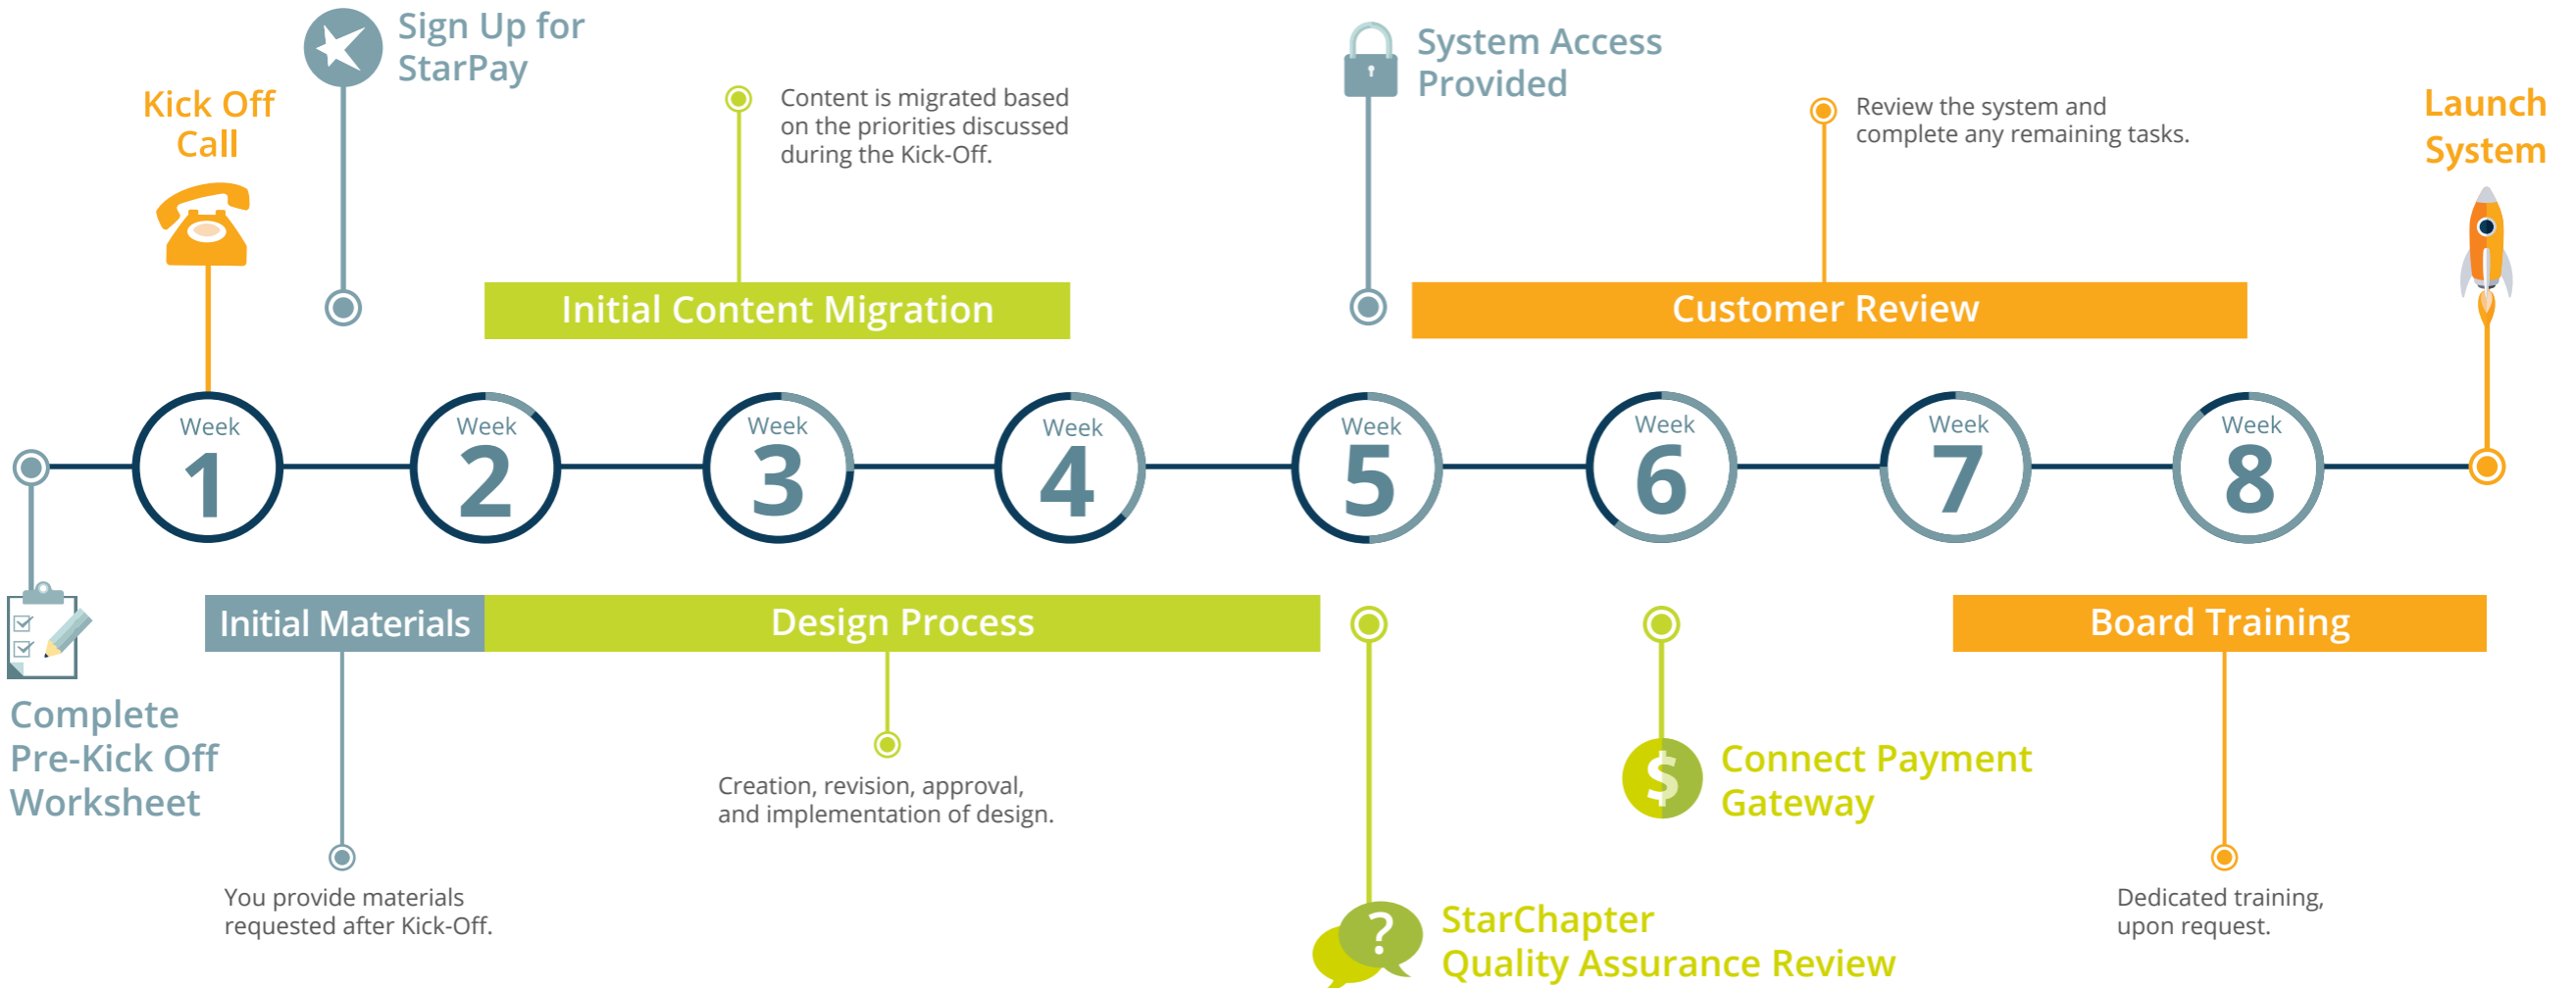

StarChapter's Project Process Timeline

PRO PLAN

10 hours over 8 weeks

Training

Training is available throughout the implementation process and may continue after your launch, as needed.

<http://kb.starchapter.com>

- Customer Task
- StarChapter Task
- Combined Customer & StarChapter Task