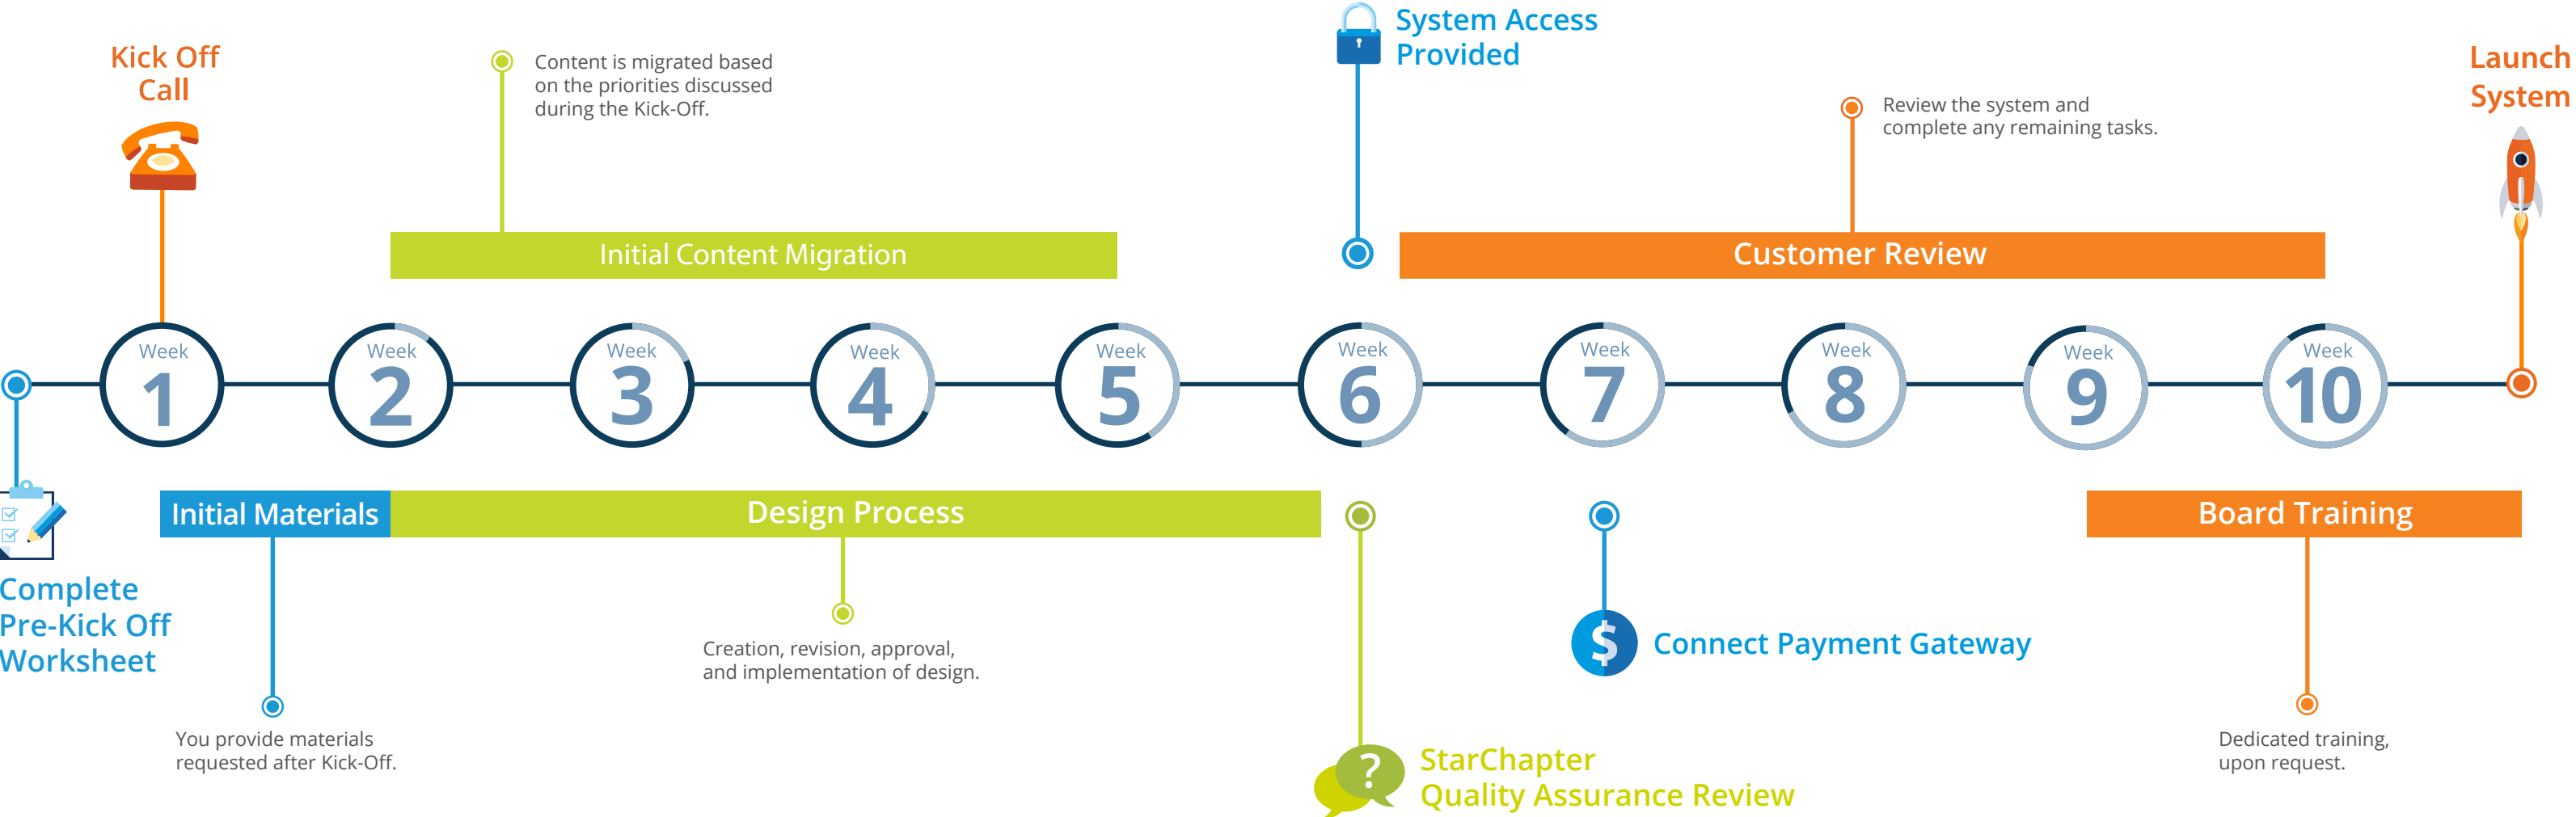

StarChapter's Project Process Timeline

EXECUTIVE PLAN

Trainings

Training is available throughout the implementation process and may continue after your launch, as needed.

<http://kb.starchapter.com>

- Customer Task
- StarChapter Task
- Combined Customer & StarChapter Task