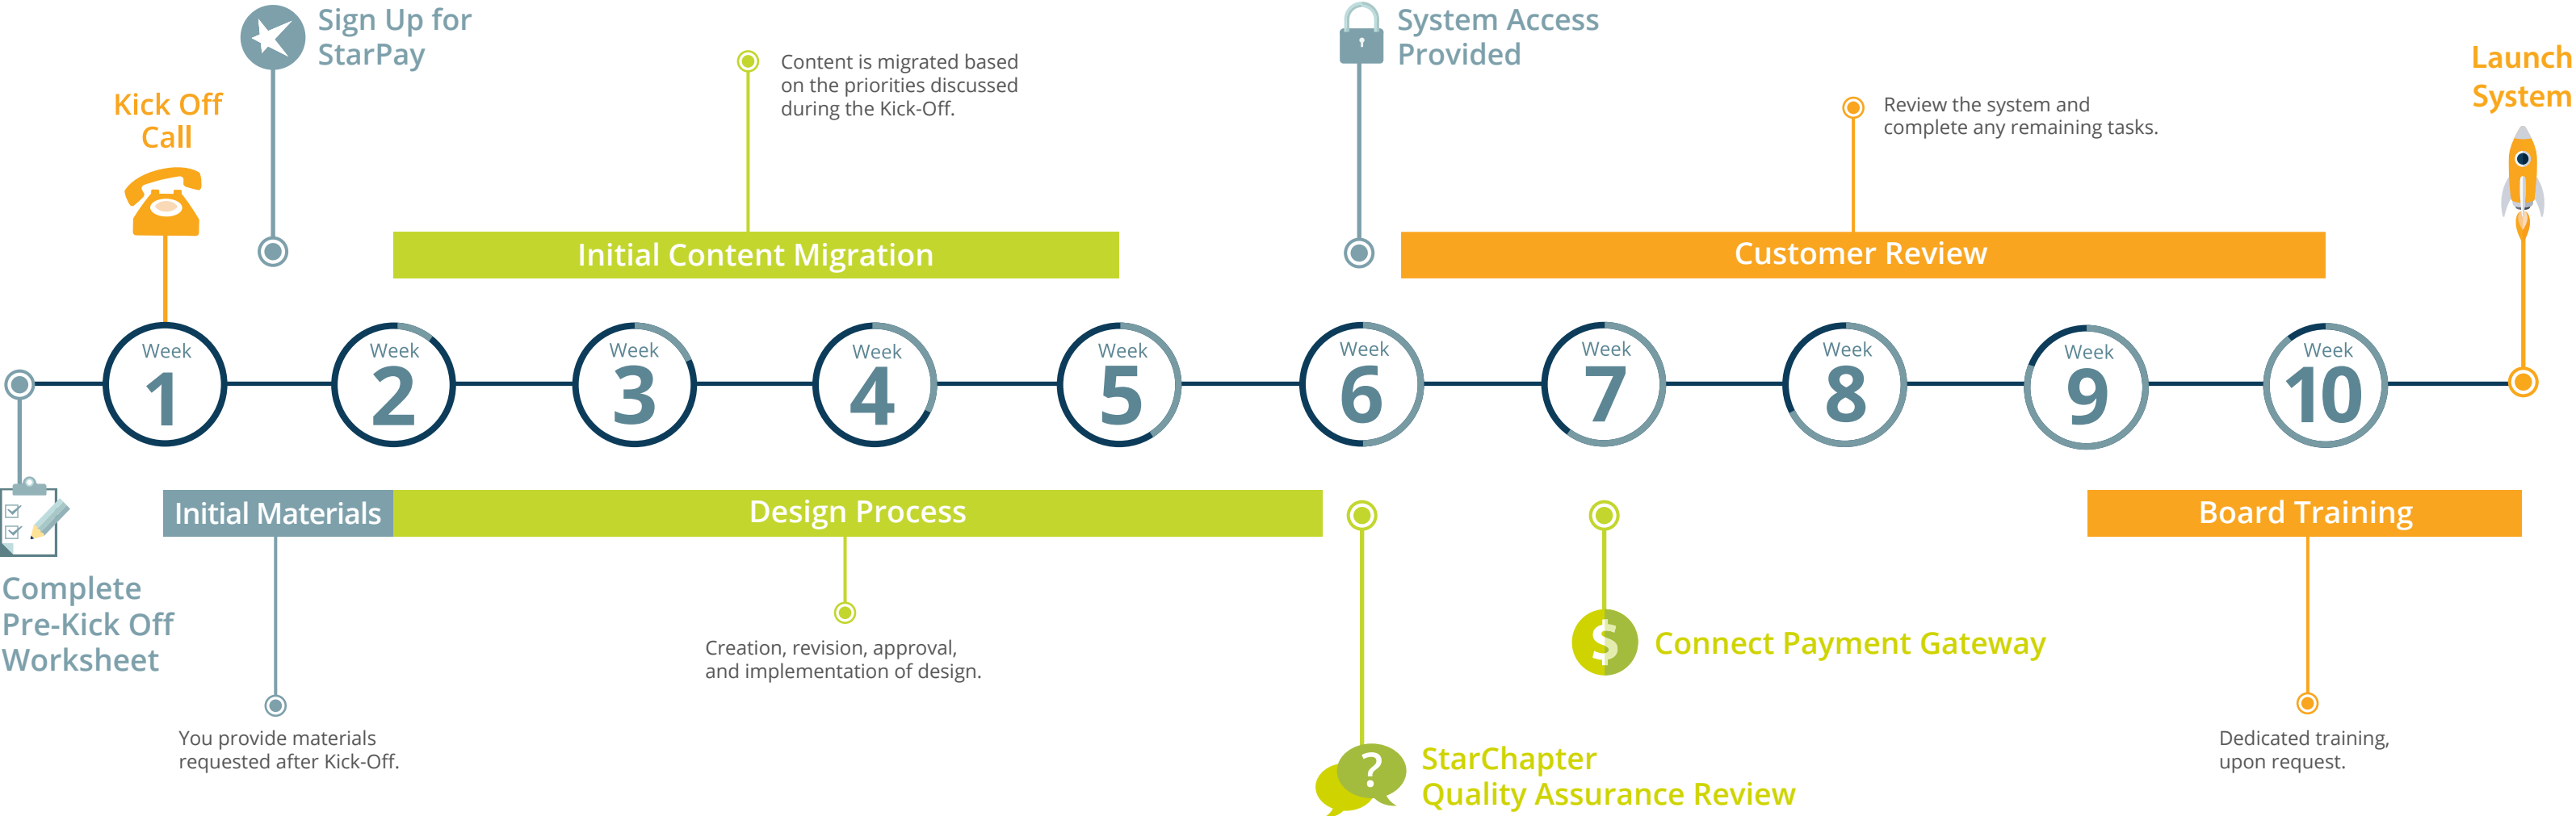

StarChapter's Project Process Timeline

EXECUTIVE PLAN

12 hours over 10 weeks

Training

Training is available throughout the implementation process and may continue after your launch, as needed.

<http://kb.starchapter.com>

- Customer Task
- StarChapter Task
- Combined Customer & StarChapter Task