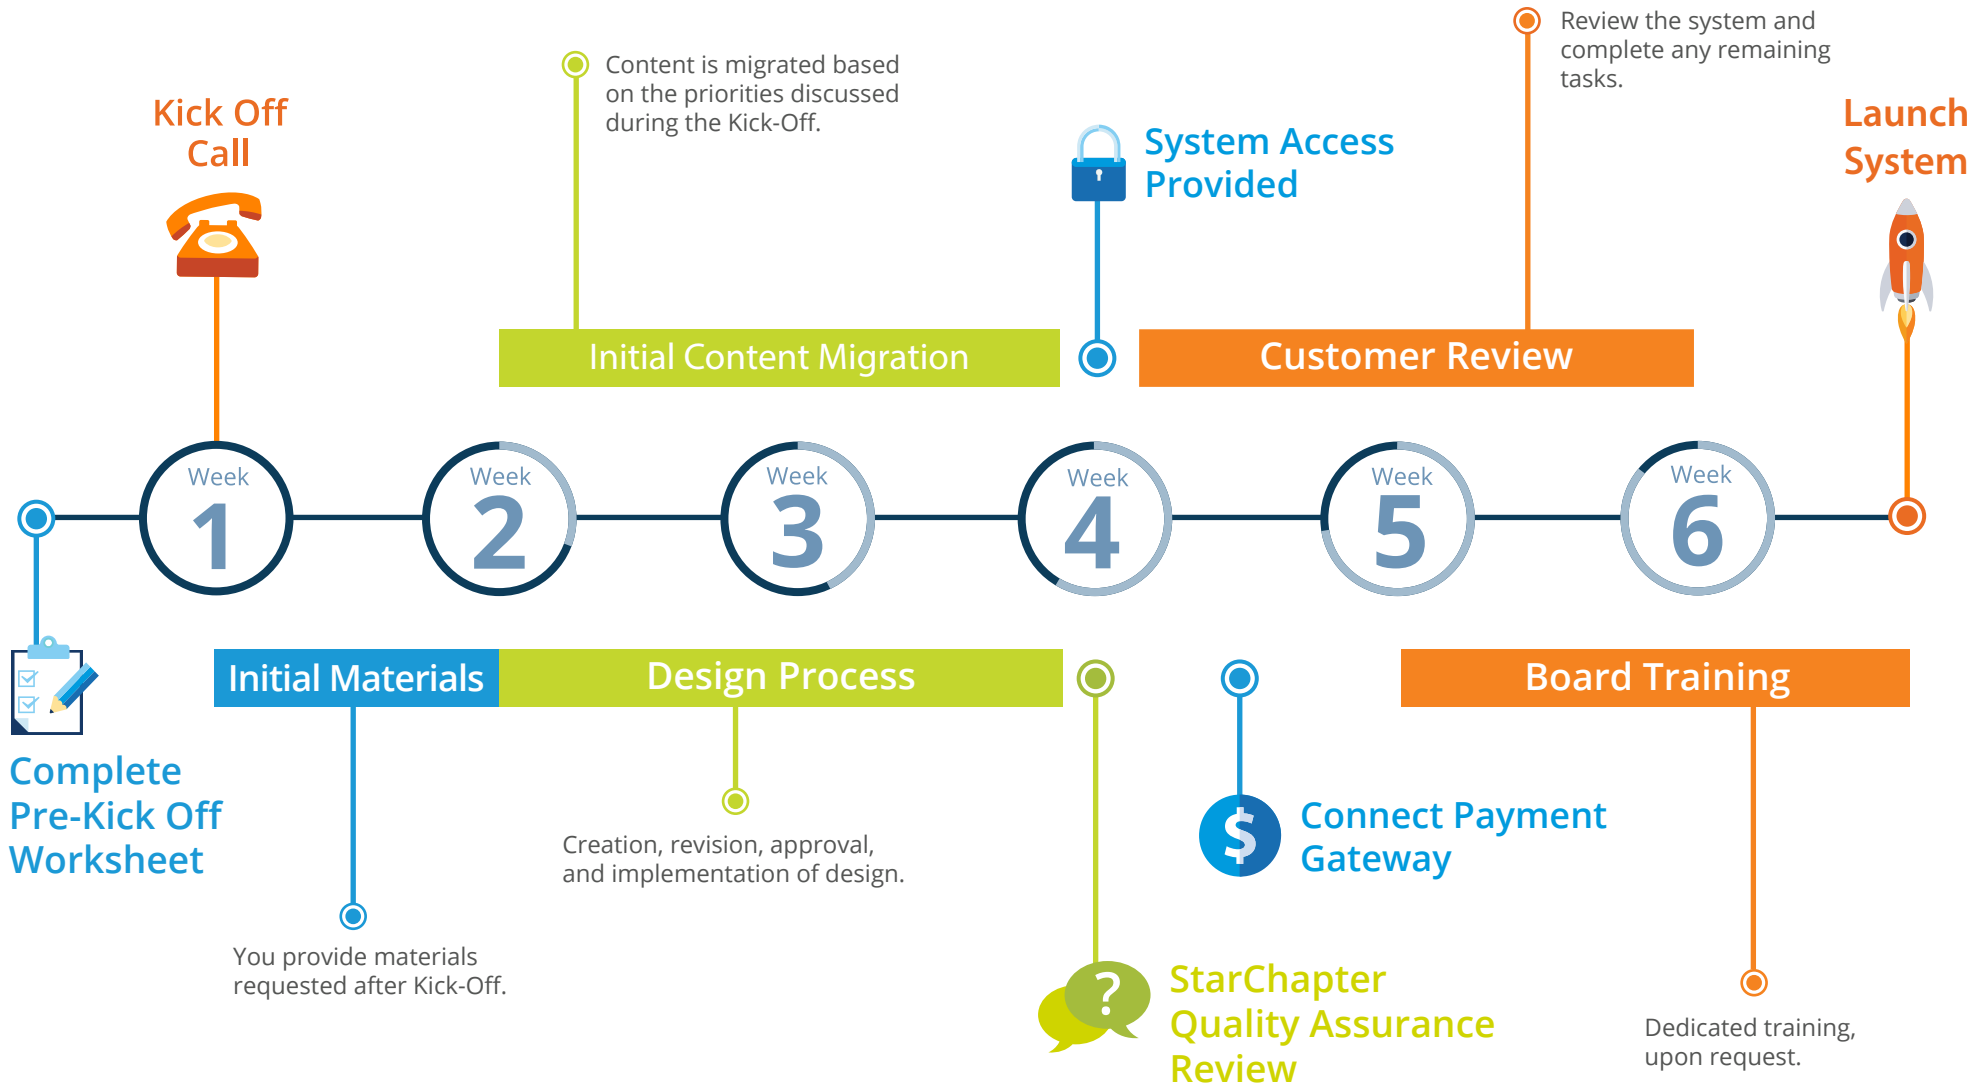

StarChapter's Project Process Timeline

ESSENTIAL PLAN

Trainings

Training is available throughout the implementation process and may continue after your launch, as needed.

<http://kb.starchapter.com>

- Customer Task
- StarChapter Task
- Combined Customer & StarChapter Task