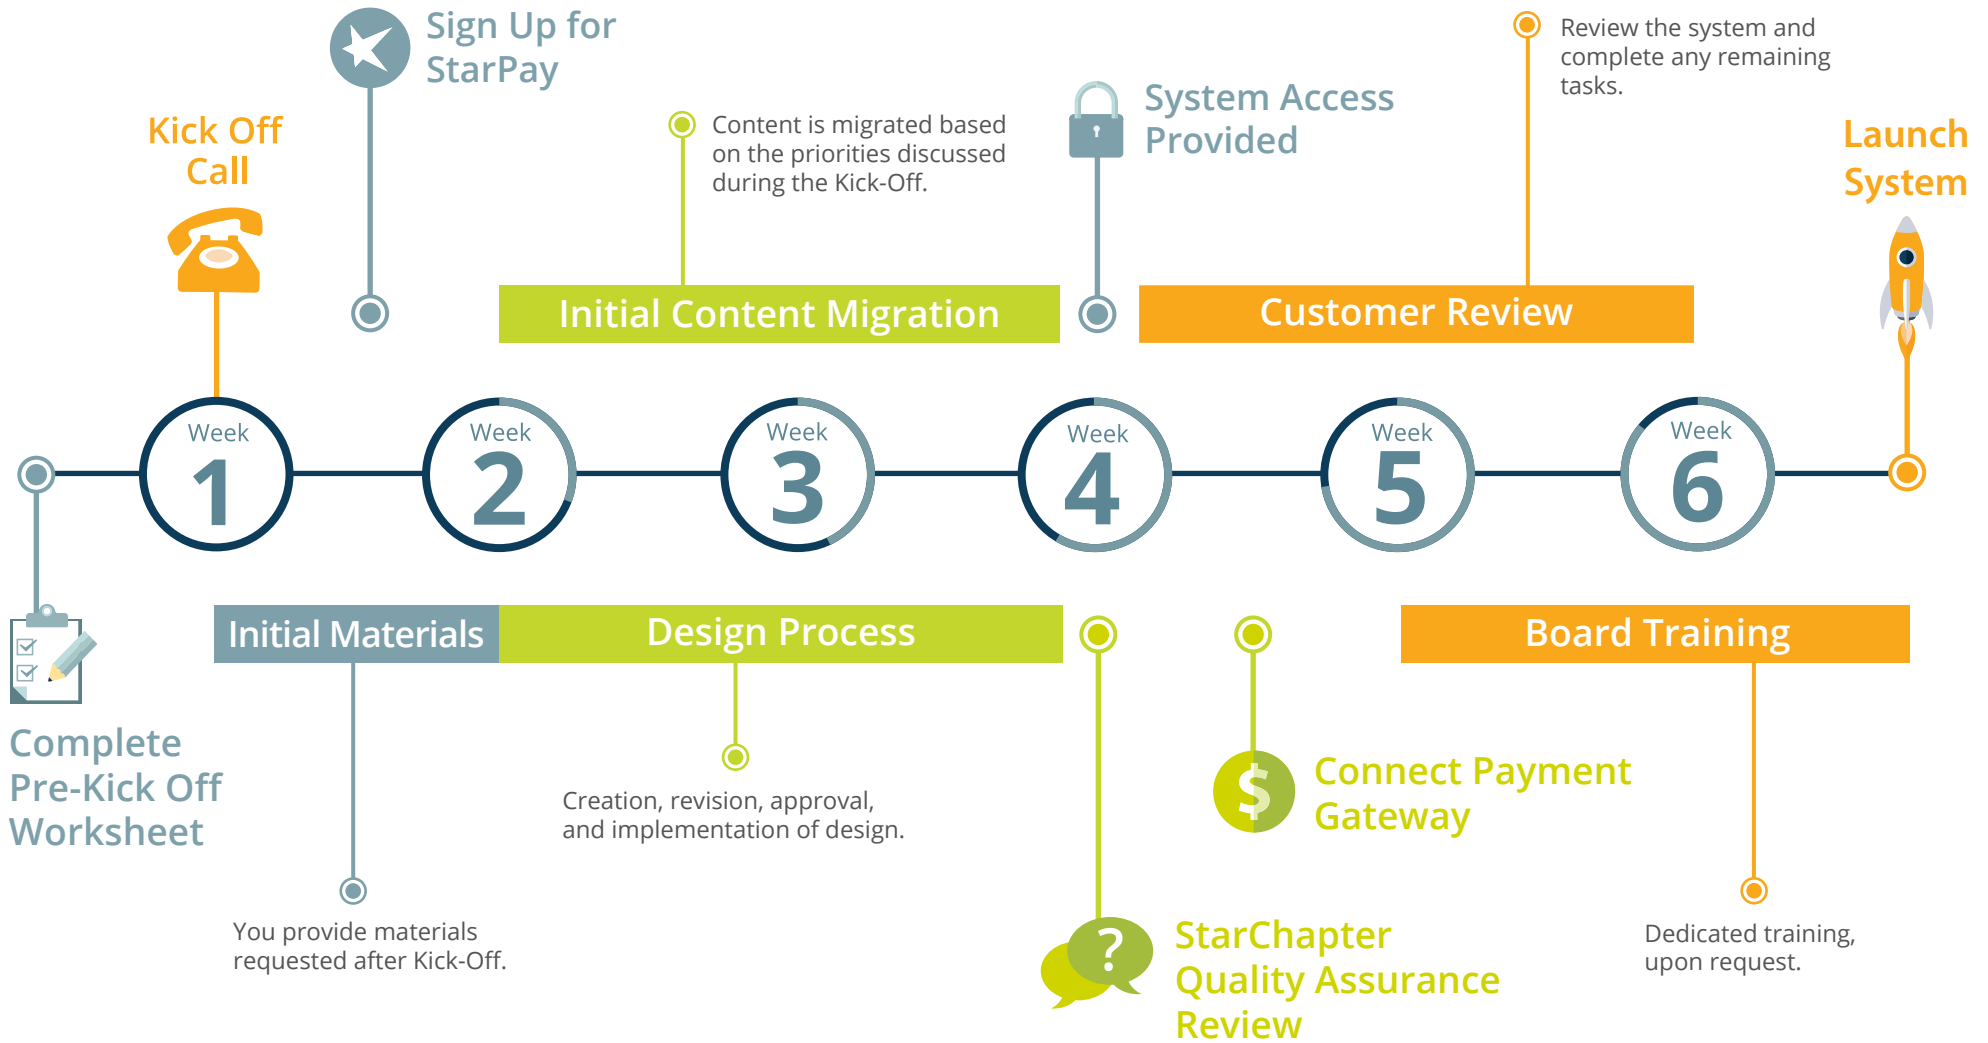

StarChapter's Project Process Timeline

ESSENTIAL PLAN

6 hours over 6 weeks

Training

Training is available throughout the implementation process and may continue after your launch, as needed.

<http://kb.starchapter.com>

- Customer Task
- StarChapter Task
- Combined Customer & StarChapter Task