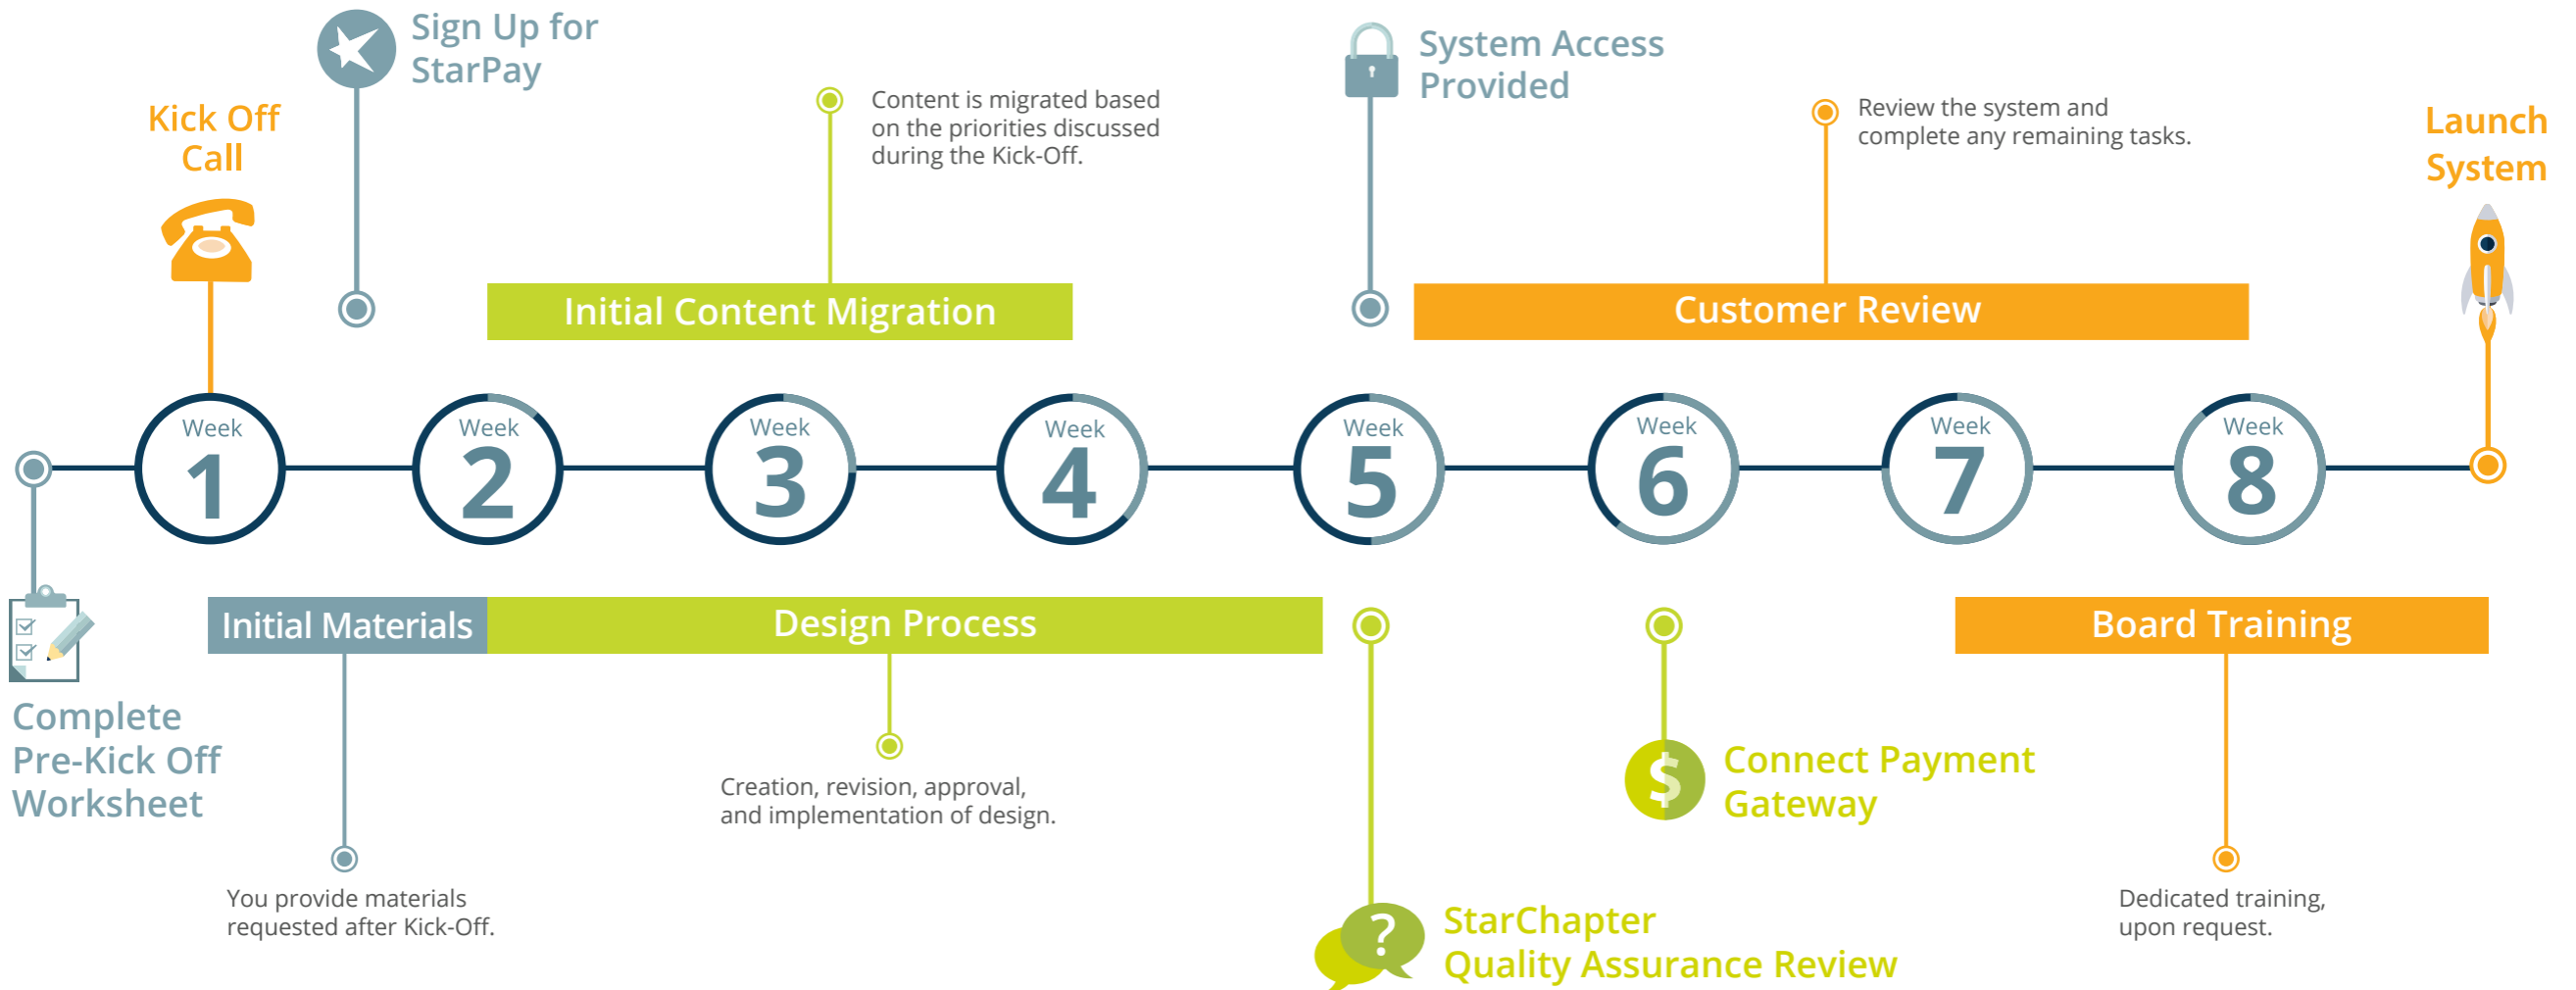

StarChapter's Project Process Timeline

ADVANCED PLAN

9 hours over 8 weeks

Training

Training is available throughout the implementation process and may continue after your launch, as needed.

<http://kb.starchapter.com>

- Customer Task
- StarChapter Task
- Combined Customer & StarChapter Task