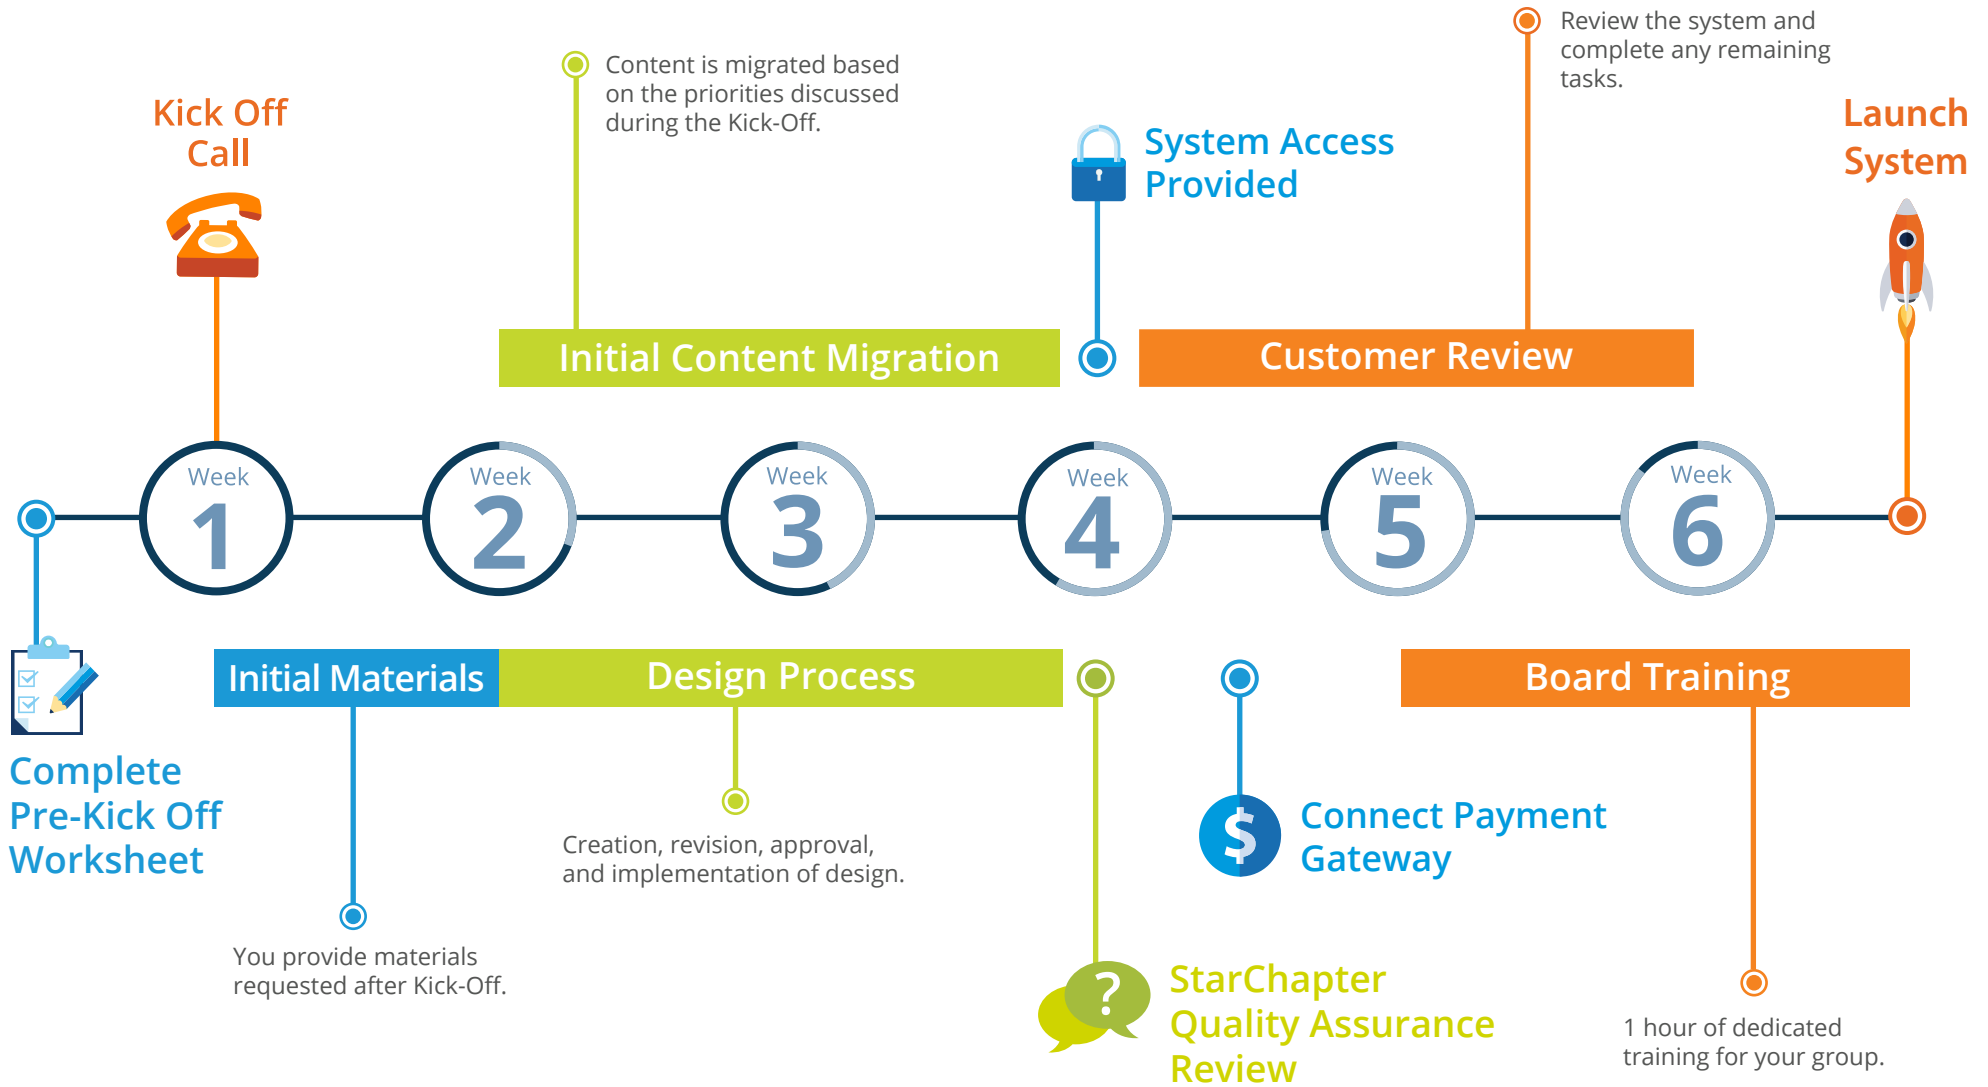

StarChapter's Project Process Timeline

STANDARD PLAN

Trainings

Training is available throughout the implementation process and may continue after your launch, as needed.

<http://kb.starchapter.com>

- Customer Task
- StarChapter Task
- Combined Customer & StarChapter Task