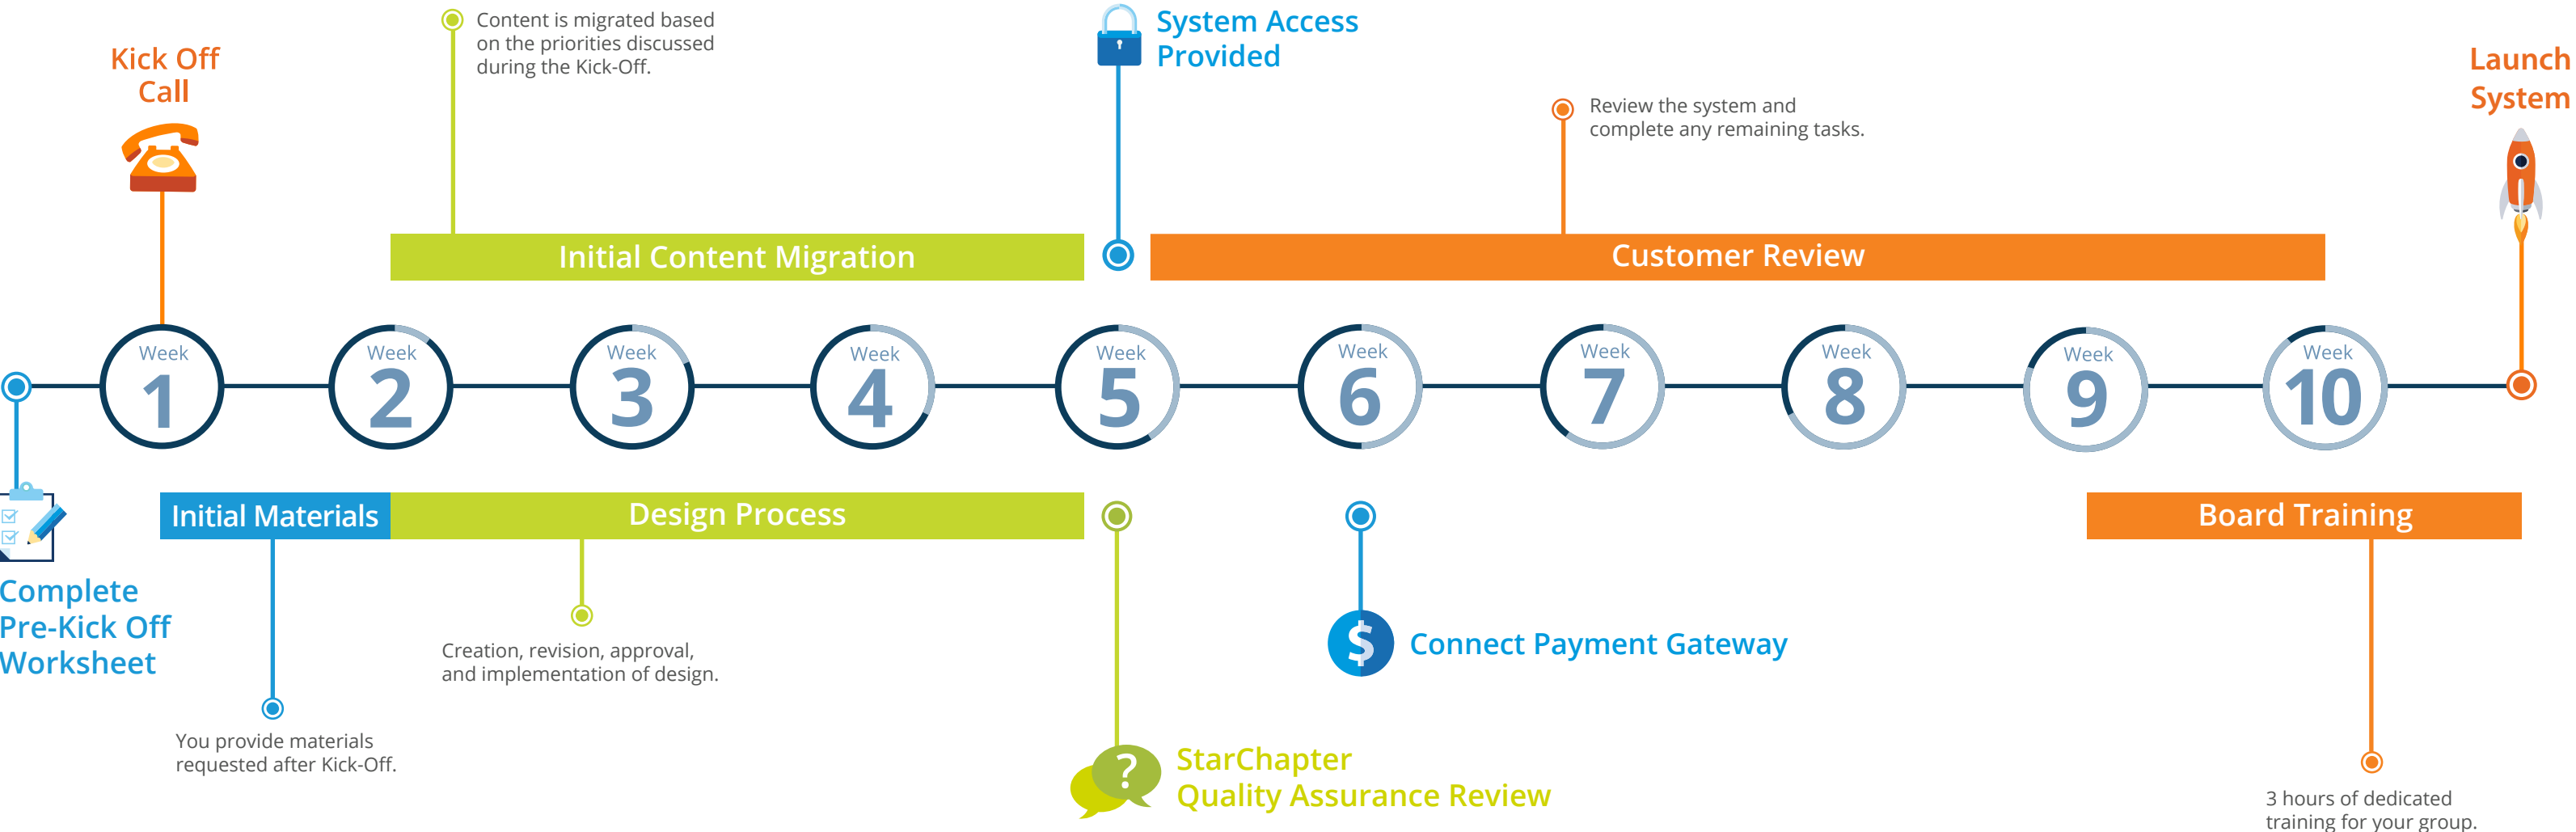

StarChapter's Project Process Timeline

ELITE PLAN

Trainings

Training is available throughout the implementation process and may continue after your launch, as needed.

<http://kb.starchapter.com>

- Customer Task
- StarChapter Task
- Combined Customer & StarChapter Task